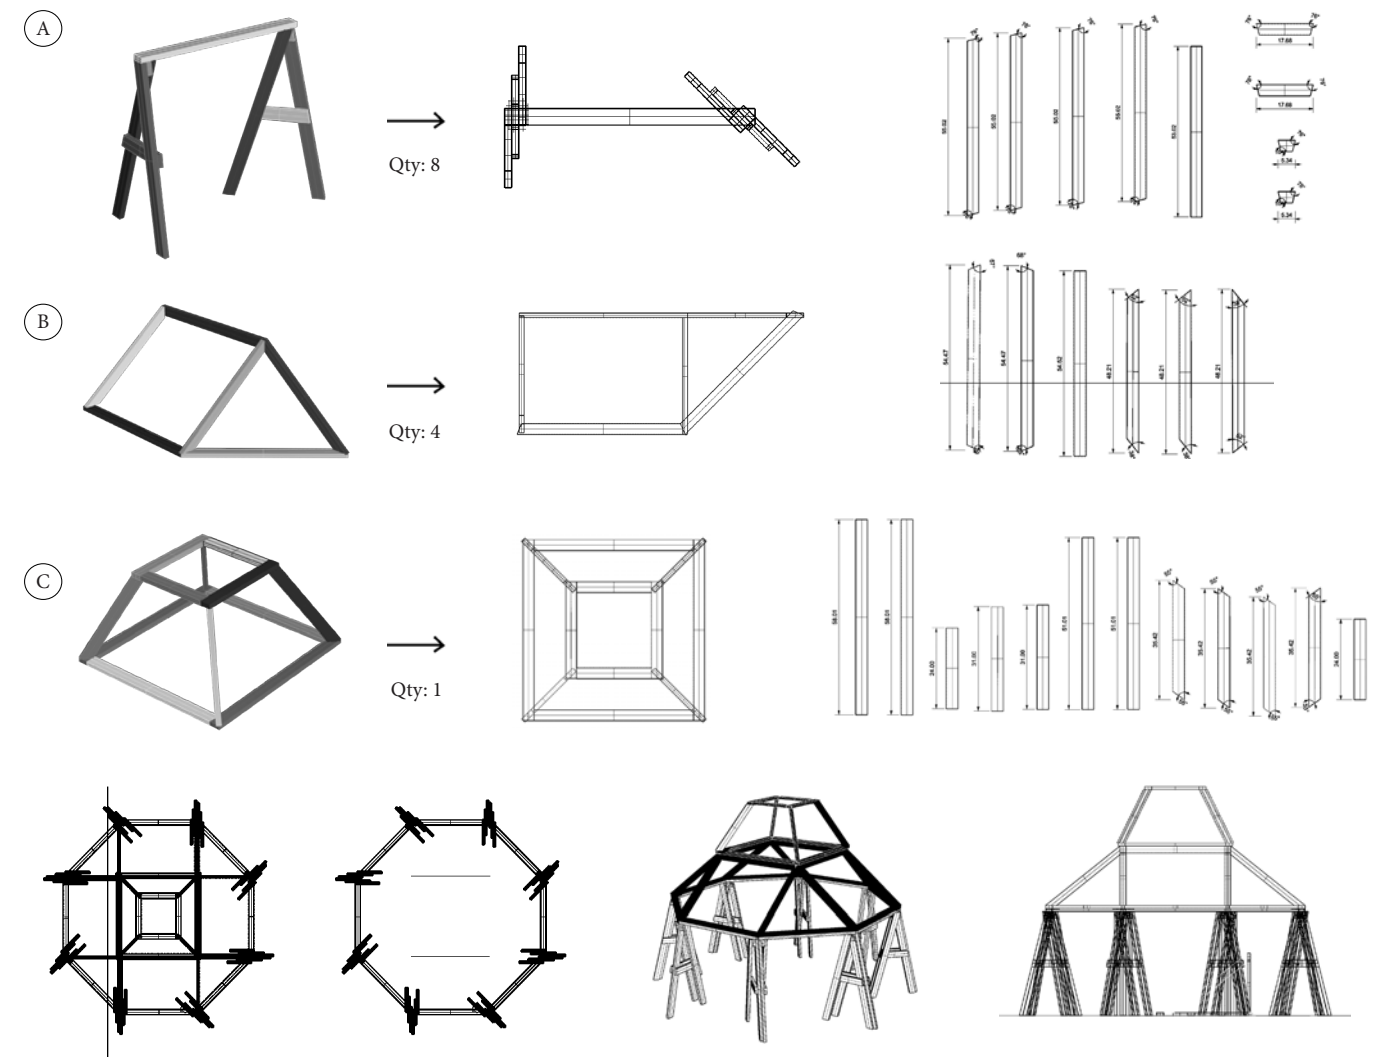

Return To Ritual. Collaboration With Cecilia Lu. 2021 | Charred wood, chicken wire, paper, dirt, burlap mat, clay bowl, intaglio book. 11' x 11' x 10'