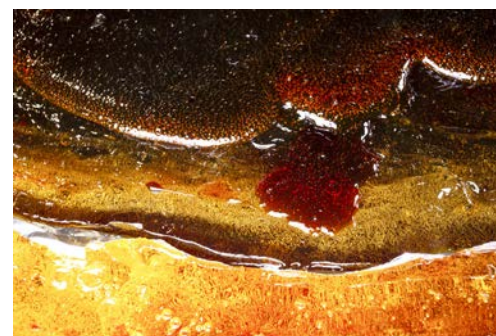

Sweeten Your Coffee, 2020 | Extra Fine Granulated Sugar, Domino Foods. Cycad, Costa Farms
24" x 24" x 18." Initial Experiments with Sugar