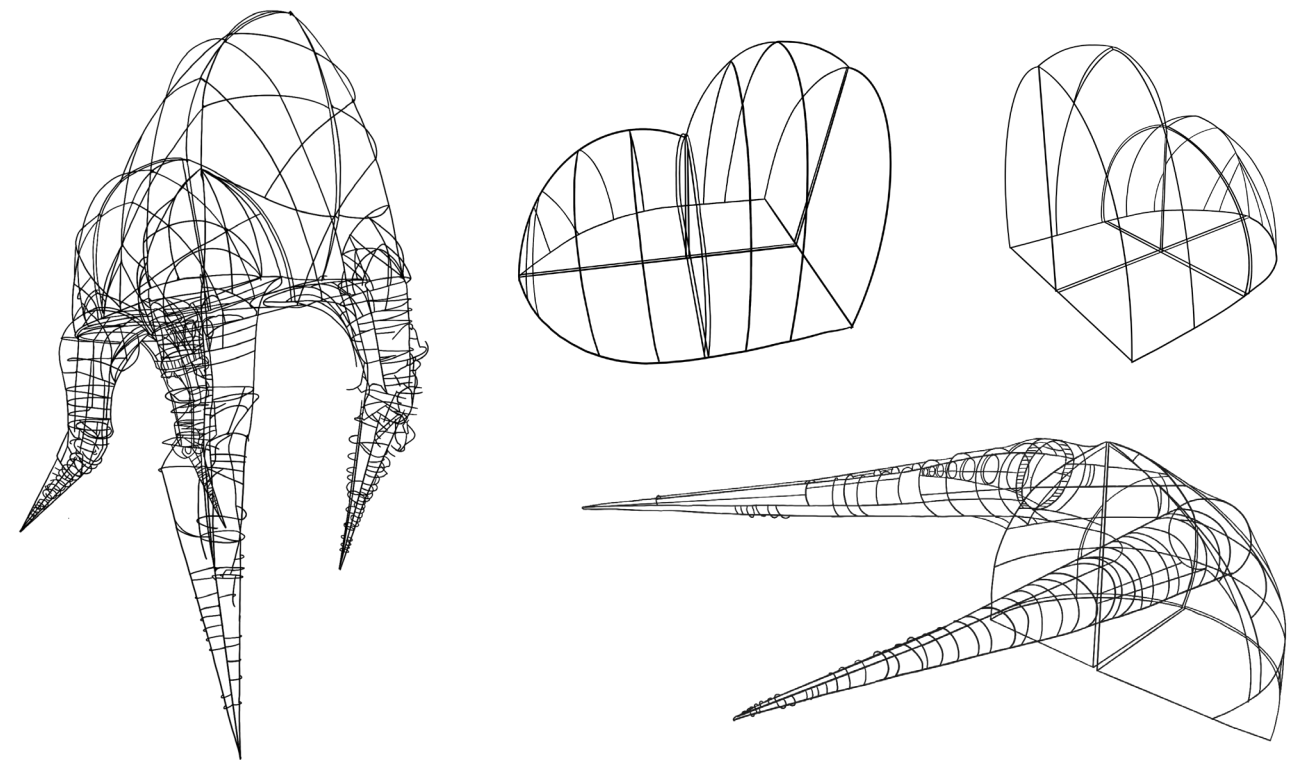

SABRINA HAERTIG GONZALEZ

Design | Fabrication Portfolio

Cornell University
Bachelors of Fine Arts
Class of 2022

Our Latex and Steel Heritage, 2022 | Steel, latex, silicone, nylon, cellulose, human hair. 81" x 68" x 49"

Kristeva Coat, 2022 | Latex, silicone, rattan, plastic bag, seeds. US Size 8

I Remember What I Don't, 2022 | Steel, fabric, children's blankets, tubing, torched vinyl, silicone, paint, ferric acid. 7' x 5' x 13'

No One Answer(s) in The Poultry Dust, 2021 | Pine, ceramic plate, goya poultry sazón, taxidermy Gallus Gallus skeleton- disarticulated female (2011, Illinois). 18" x 18" x 41"

Evisceration Veneration, 2021 | Steel, rebar, site of evisceration, charred chicken bones from dinner, silicone 20" x 8" x 56"