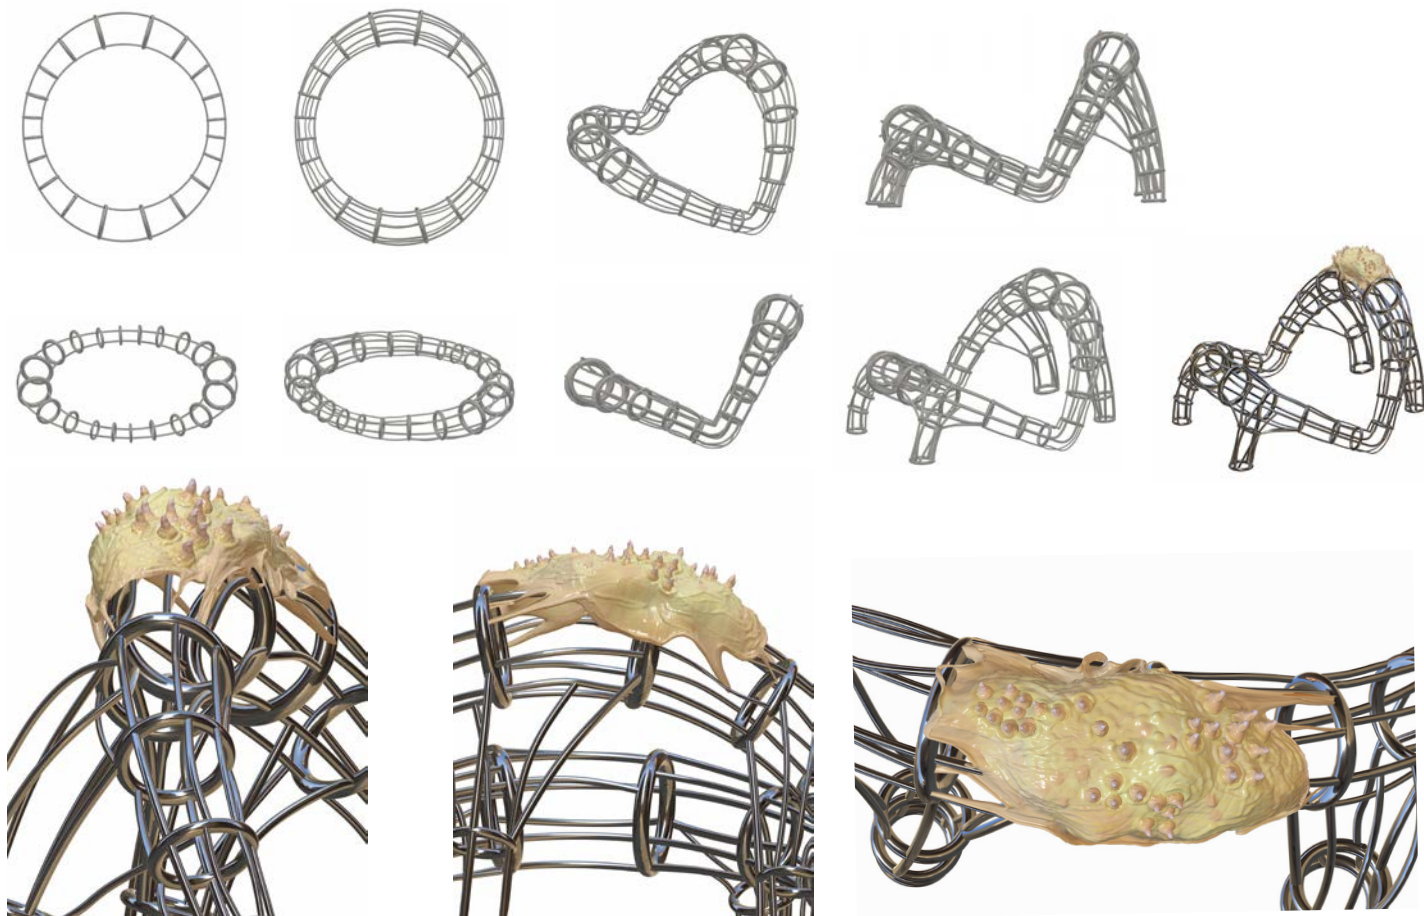

SABRINA HAERTIG GONZALEZ

Design | Fabrication Portfolio

Cornell University
Bachelors of Fine Arts
Class of 2022

Our Latex and Steel Heritage, 2022 | Steel, latex, silicone, nylon, cellulose, human hair. 81" x 68" x 49"

Kristeva Coat, 2022 | Latex, silicone, rattan, plastic bag, seeds. US Size 8

I Remember What I Don't, 2022 | Steel, fabric, children's blankets, tubing, torched vinyl, silicone, paint, ferric acid. 7' x 5' x 13'

No One Answer(s) in The Poultry Dust, 2021 | Pine, ceramic plate, goya poultry sazón, taxidermy Gallus Gallus skeleton- disarticulated female (2011, Illinois). 18" x 18" x 41"

Evisceration Veneration, 2021 | Steel, rebar, site of evisceration, charred chicken bones from dinner, silicone 20" x 8" x 56"

Es Lo Que Tenemos, 2021 | Plaster, un-fired clay, found pallets, cinder blocks, acrylic. 3.5' x 7.5' x 3' *Top View

S.1200 -- 99th Congress, 2020 | Expanded sheet metal, steel rod. Standard luggage sizes