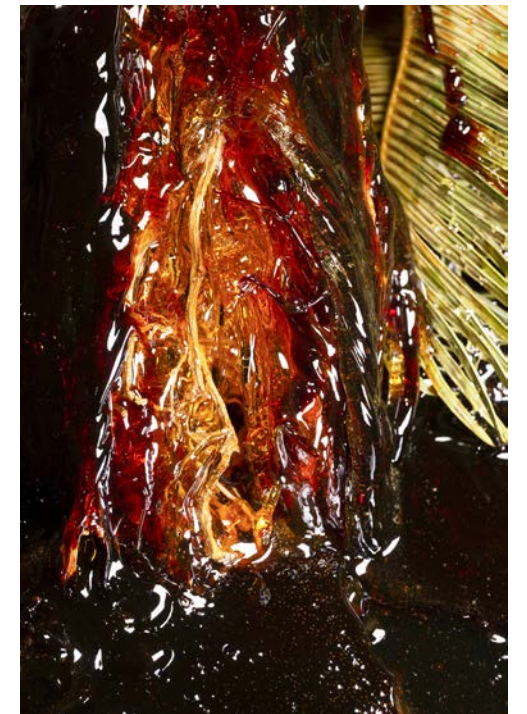

Aba Fil, 2020 | Cast sugar hands, granulated sugar, plywood, paint. 24" x 24" x 27"

Sweeten Your Coffee, 2020 | Extra Fine Granulated Sugar, Domino Foods. Cycad, Costa Farms
24" x 24" x 18." Initial Experiments with Sugar